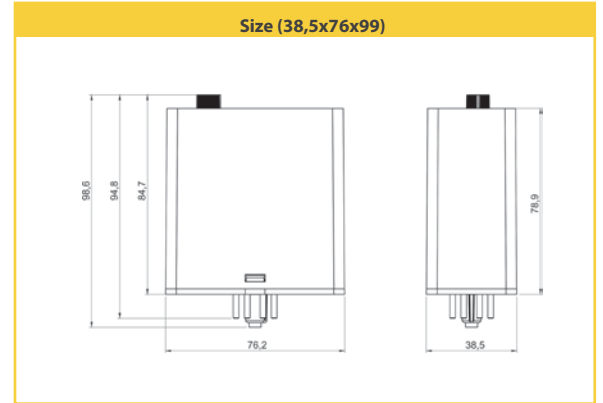

- Control the level of the conductive liquids
- 230 VAC or 400 VAC operating voltage
- Adjustable sensitivity between 5 – 50 k Ω or 5 – 100 k Ω options
- IP20 protection class
- DIN rail mounting or 8 pin socket mounting options
- 1 x 8A CO relay output
- Used with small and large liquid level electrodes

SPECIFICATIONS	SSRC-04	SSRC-04P
ENCLOSURE		
Dimensions	PK28	38,5x76x99
Protection Class		IP20
Weight	0,25kg/pcs	0,2 kg/pcs
SUPPLY		
Operating Voltage	230 VAC±10%, 400 VAC±10%	230 VAC±10%
Operating Frequency		50/60 Hz
Operating Range		(0,9-1,1)xUn
Sensitivity	5-50kΩ Adjustable	5-100 kΩ Adjustable
Warning Light		Front panel LED
OUTPUT		
Contact Output		1CO 8A 2000 VA
AMBIENT CONDITIONS		
Ambient Temperature; Humidity		-5 / +500C; 85 %
CONNECTIONS		
Mounting	Rail Mounting, Terminals with Screw	8 pin socket mounting
Connection Types		Single phase 2 wires