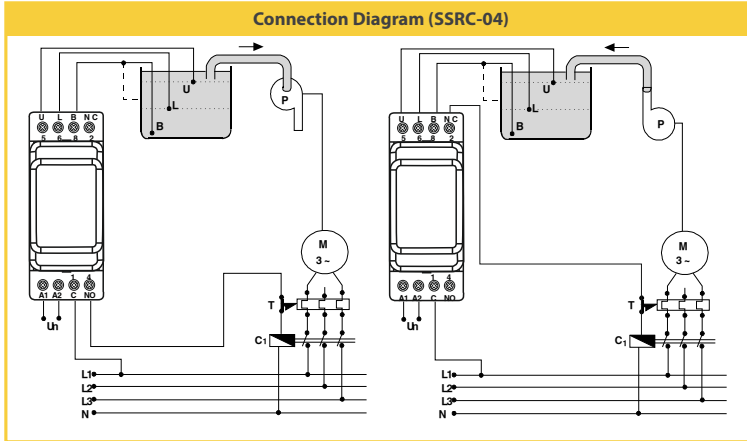

E/NTES

SSRC-04 / SSRC-04P Liquid Level Controllers

Liquid level controllers are designed to control the level of the conductive liquids and to prevent working the motors without water in tanks. Liquid level controllers are used in wells, wastewater treatments, pump stations and tank level controlling.

- Control the level of the conductive liquids
- 230 VAC or 400 VAC operating voltage
- Adjustable sensitivity between 5 – 50 k Ω or 5 – 100 k Ω options
- IP20 protection class
- DIN rail mounting or 8 pin socket mounting options
- 1 x 8A CO relay output
- Used with small and large liquid level electrodes

PRODUCT SELECTION TABLE

Product Code

SSRC-04	Liquid Level Controller	•			
SSRC-04P	Liquid Level Controller		•		
LLS-01	Liquid Level Electrode			•	
LLS-02	Liquid Level Electrode				•

△ Liquid level electrodes cannot be used with inflammable and corrosive liquids and food products. The liquids that will be controlled for their levels must have electrical conductivity.

SPECIFICATIONS	SSRC-04	SSRC-04P
ENCLOSURE		
Dimensions	PK28	38,5x76x99
Protection Class		IP20
Weight	0,25kg/pcs	0,2 kg/pcs
SUPPLY		
Operating Voltage	230 VAC±10%, 400 VAC±10%	230 VAC±10%
Operating Frequency		50/60 Hz
Operating Range		(0,9-1,1)xUn
Sensitivity	5-50kΩ Adjustable	5-100 kΩ Adjustable
Warning Light		Front panel LED
OUTPUT		
Contact Output		1CO 8A 2000 VA
AMBIENT CONDITIONS		
Ambient Temperature; Humidity		-5 / +500C; 85 %
CONNECTIONS		
Mounting	Rail Mounting, Terminals with Screw	8 pin socket mounting
Connection Types		Single phase 2 wires