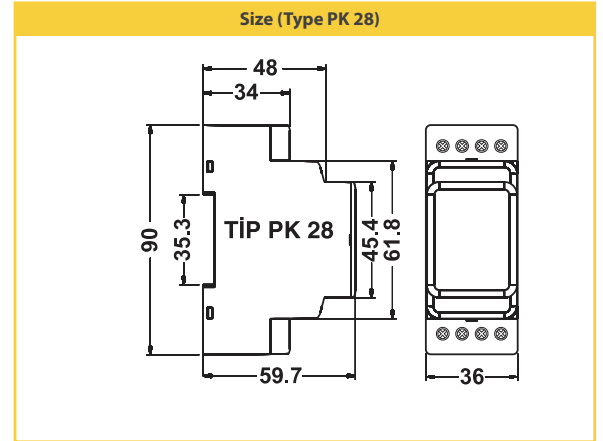

- Control the level of the conductive liquids
- 230 VAC or 400 VAC operating voltage
- Adjustable sensitivity between 5 – 50 k Ω or 5 – 100 k Ω options
- IP20 protection class
- DIN rail mounting or 8 pin socket mounting options
- 1 x 8A CO relay output
- Used with small and large liquid level electrodes

SPECIFICATIONS	SSRC-04	SSRC-04P
ENCLOSURE		
Dimensions	PK28	38,5x76x99
Protection Class		IP20
Weight	0,25kg/pcs	0,2 kg/pcs
SUPPLY		
Operating Voltage	230 VAC±10%, 400 VAC±10%	230 VAC±10%
Operating Frequency		50/60 Hz
Operating Range		(0,9-1,1)xUn
Sensitivity	5-50kΩ Adjustable	5-100 kΩ Adjustable
Warning Light		Front panel LED
OUTPUT		
Contact Output		1CO 8A 2000 VA
AMBIENT CONDITIONS		
Ambient Temperature; Humidity		-5 / +500C; 85 %
CONNECTIONS		
Mounting	Rail Mounting, Terminals with Screw	8 pin socket mounting
Connection Types		Single phase 2 wires