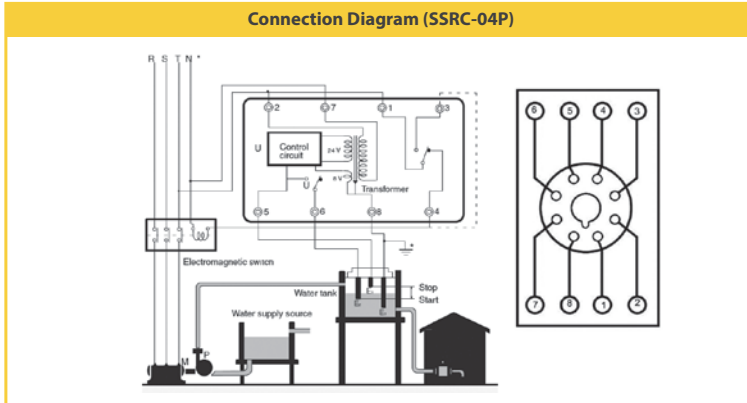

E/NTES

SSRC-04 / SSRC-04P Liquid Level Controllers

Liquid level controllers are designed to control the level of the conductive liquids and to prevent working the motors without water in tanks. Liquid level controllers are used in wells, wastewater treatments, pump stations and tank level controlling.

- Control the level of the conductive liquids
- 230 VAC or 400 VAC operating voltage
- Adjustable sensitivity between 5 – 50 k Ω or 5 – 100 k Ω options
- IP20 protection class
- DIN rail mounting or 8 pin socket mounting options
- 1 x 8A CO relay output
- Used with small and large liquid level electrodes

PRODUCT SELECTION TABLE

Product Code

SSRC-04	Liquid Level Controller	•			
SSRC-04P	Liquid Level Controller		•		
LLS-01	Liquid Level Electrode			•	
LLS-02	Liquid Level Electrode				•

△ Liquid level electrodes cannot be used with inflammable and corrosive liquids and food products. The liquids that will be controlled for their levels must have electrical conductivity.

SPECIFICATIONS	SSRC-04	SSRC-04P
ENCLOSURE		
Dimensions	PK28	38,5x76x99
Protection Class		IP20
Weight	0,25kg/pcs	0,2 kg/pcs
SUPPLY		
Operating Voltage	230 VAC±10%, 400 VAC±10%	230 VAC±10%
Operating Frequency		50/60 Hz
Operating Range		(0,9-1,1)xUn
Sensitivity	5-50kΩ Adjustable	5-100 kΩ Adjustable
Warning Light		Front panel LED
OUTPUT		
Contact Output		1CO 8A 2000 VA
AMBIENT CONDITIONS		
Ambient Temperature; Humidity		-5 / +500C; 85 %
CONNECTIONS		
Mounting	Rail Mounting, Terminals with Screw	8 pin socket mounting
Connection Types		Single phase 2 wires